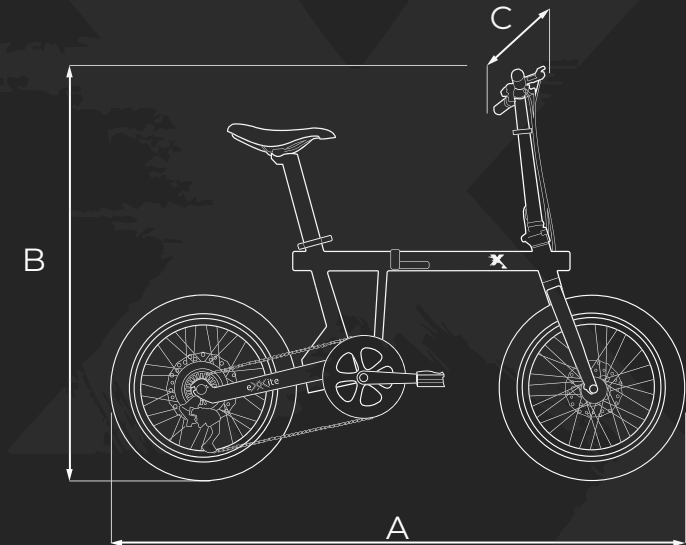

Specifications

Weight:

19 kg

Max load weight:

100kg

Frame:

Rayvolt Aluminum 6061

Grips:

Micro EIVA

Motor

Micro Hub - 250W 35 Nm

Battery

Life of 1000 cycles

Smart Seatpost Removable

- 36 V - **8 Ah**

Range of 40km

- 36 V - **10,5 Ah**

Range of 60km

- 36 V - **14 Ah**

Range of 100km

*Depending on your country legislation

Dimensions:

1470 x 1180 x 590 mm

Folded dimensions:

820 x 680 x 370 mm

A	1470 mm
B	1180 mm
C	590 mm