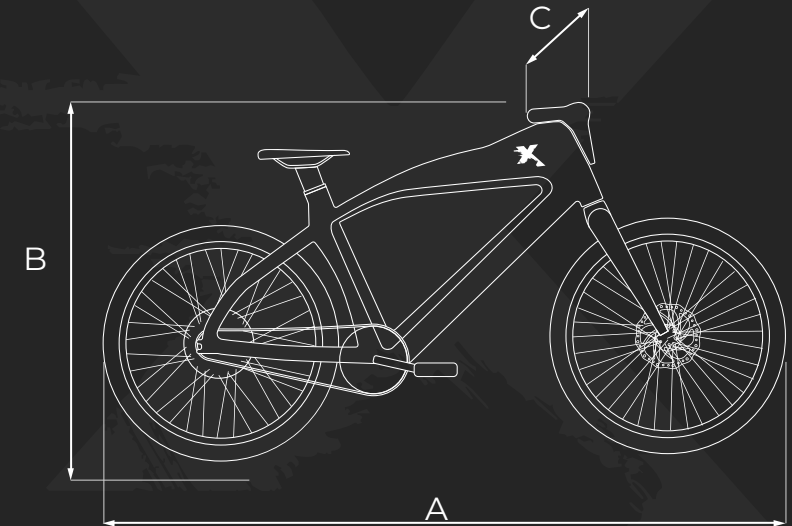

Specifications

Weight:

23 kg

Max load weight:

120kg

Frame:

Rayvolt Aluminum 6061

Grips:

Dimensions:

1870 x 980 x 740 mm

A	1870 mm
B	980 mm
C	740 mm

*Depending on your country legislation