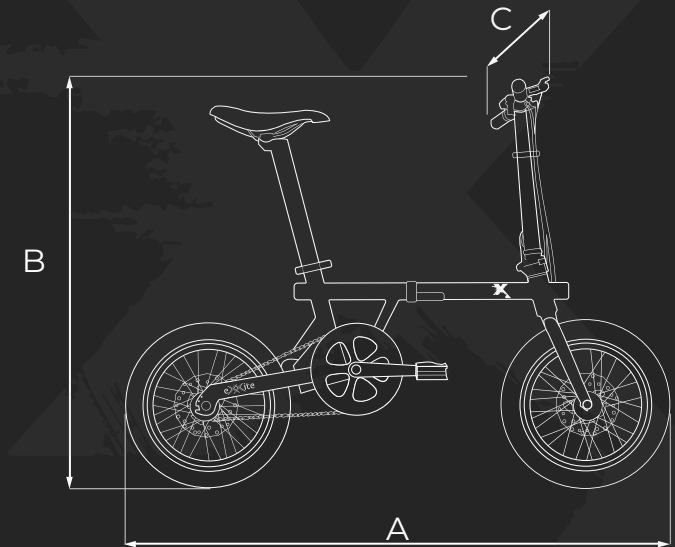

Specifications

Weight:

15 kg

Max load weight:

100kg

Frame:

Rayvolt Aluminum 6061

Grips:

Double wall 16" x 1.95

Tires:

16" x 1.95

Speed Control:

- PAS (Pedal Assist System)
- Torque Sensor (optional)
- Thumb Throttle*

E-Drive System:

Rayvolt EIVA® Drive 2.0

Display:

Micro EIVA

Motor

Micro Hub - 250W 35 Nm

Battery

Life of 1000 cycles

Smart Seatpost Removable

- 36 V - **8 Ah**
Range of 40km
- 36 V - **10,5 Ah**
Range of 60km
- 36 V - **14 Ah**
Range of 100km

*Depending on your country legislation

Dimensions:

1300 x 970 x 580 mm

Folded dimensions:

780 x 580 x 420 mm

A	1300 mm
B	970 mm
C	580 mm